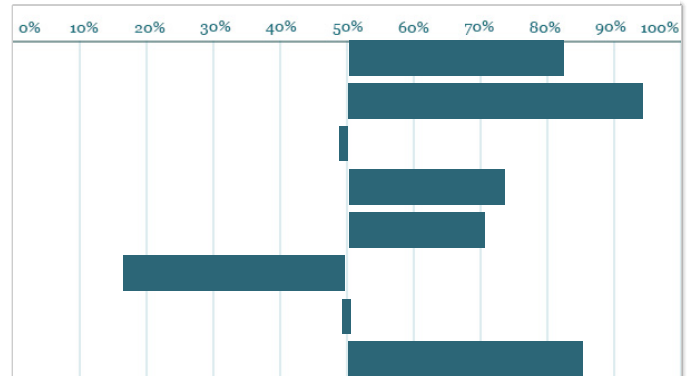

Irish Daughter, ICBF Nov 19		€	Rel
EBI & Sub-indices	EBI	€18389	
	Production	€10899	
	Fertility	€27 79	
	Calving	€41 98	
	Beef	€-4 97	
	Health	€-4 81	
	Maintenance	€8 80	
	Management	€6 76	

Production	Milk Kgs	373	Daus 906
	Fat Kgs	20.8	Herds 316
	Protein Kgs	16.7	% Rel 99
	Fat %	+0.10	
	Protein %	+0.06	
Fertility	Calving Int (Days)	-1.2	Daus 110
	Survival %	1	Herds 39
Health	Lameness	-0.01	Average
	SCC	0.03	Average
	Mastitis %	0.04	Below Average