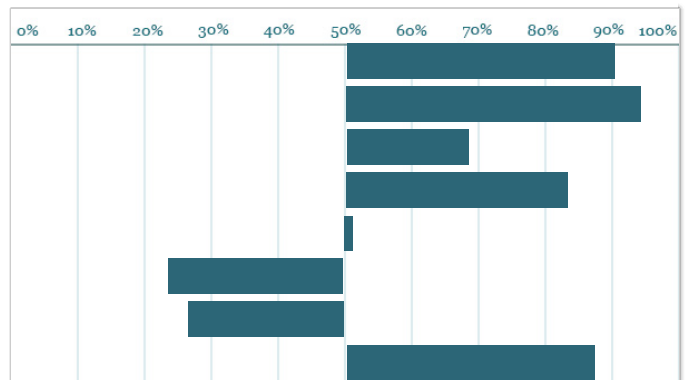

Irish Daughter, ICBF May 20		€	Rel
EBI & Sub-indices	EBI	€205	95
	Production	€98	99
	Fertility	€66	91
	Calving	€40	98
	Beef	€-8	99
	Health	€-5	93
	Maintenance	€8	96
	Management	€6	80

Production	Milk Kgs	-2	Daus 1206
	Fat Kgs	23.4	Herds 479
	Protein Kgs	8.4	% Rel 99
	Fat %	+0.41	
	Protein %	+0.15	
Fertility	Calving Int (Days)	-3.3	Daus 1341
	Survival %	1.9	Herds 588
Health	Lameness	0	Average
	SCC	0.13	Below Average
	Mastitis %	-0.01	Average
Mgmt	Milk Time (Sec)	-17.05	Good
	Milk Temp't	0.03	Average