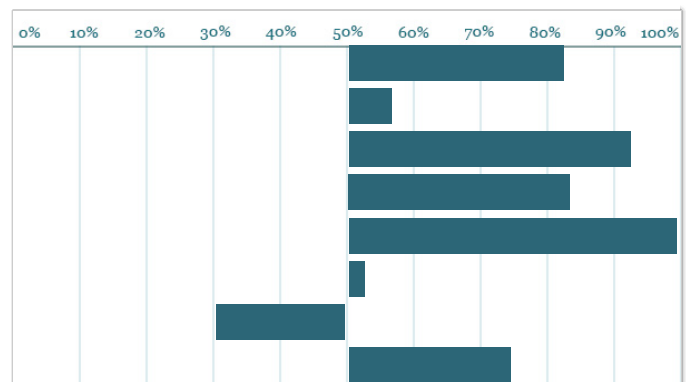

Genomic, ICBF May 20		€	Rel
EBI & Sub-indices	EBI	€168	75
	Production	€25	90
	Fertility	€117	68
	Calving	€40	90
	Beef	€-28	58
	Health	€1	67
	Maintenance	€9	51
	Management	€3	60

Production	Milk Kgs	-83	Daus 1
	Fat Kgs	4.2	Herds 1
	Protein Kgs	1.6	% Rel 90
	Fat %	+0.13	
	Protein %	+0.08	
Fertility	Calving Int (Days)	-8	Daus 0
	Survival %	1.3	Herds 0
Health	Lameness	-0.06	Good
	SCC	0.07	Below Average
	Mastitis %	0	Average
Mgmt	Milk Time (Sec)	2.62	Average
	Milk Temp't	0.12	Good