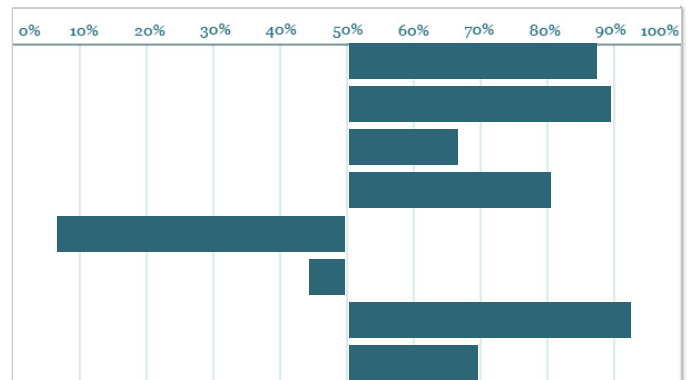

Omnibus (JE4676)

- **Full Name:** GLEN LEITH DEGREE OMNIBUS
- **Breed:** JE
- **Pedigree:** Degree X Manhattan X
Landmark 0% Hol
- **Bred by:** CRV
- **HBNo.:** JERNZLM000000314502
- **aAa:** 651432

Foreign Daughter, ICBF Mar 20		€	Rel
EBI & Sub-indices	EBI	€19869	
	Production	€93 88	
	Fertility	€56 64	
	Calving	€42 81	
	Beef	€-51 38	
	Health	€3 63	
	Maintenance	€52 37	
	Management	€4 59	

Production	Milk Kgs	-186	Daus 0
	Fat Kgs	19.5	Herds 0
	Protein Kgs	6	% Rel 88
	Fat %	+0.47	
	Protein %	+0.22	
Fertility	Calving Int (Days)	-0.5	Daus 0
	Survival %	4	Herds 0
Health	Lameness	-0.06	Good
	SCC	0.01	Average
	Mastitis %	0.01	Average
Mgmt	Milk Time (Sec)	-13.12	Good
	Milk Temp't	0	Average