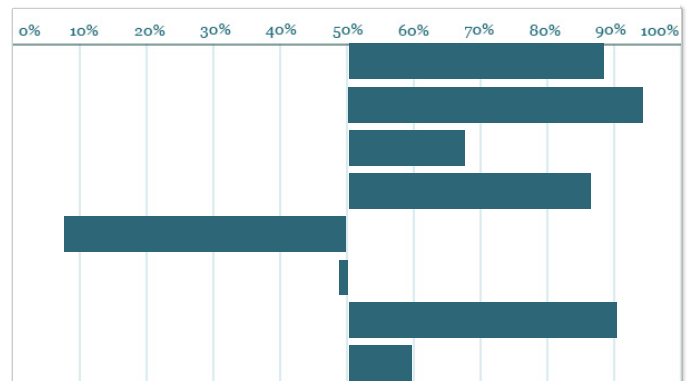

## Diesel (JE4153)

- **Full Name:** RUANUI TERIFIC DIESEL S3J
- **Breed:** JE
- **Pedigree:** Terrific X Murmur X Nevvy 0% Hol
- **Bred by:** CRV
- **HBNo.:** JERNZLM000000315526
- **aAa:** 456321

Foreign Daughter, ICBF Mar 20		€	Rel
EBI & Sub-indices	EBI	€20376	
	Production	€10590	
	Fertility	€57 68	
	Calving	€45 89	
	Beef	€-49 74	
	Health	€4 67	
	Maintenance	€37 48	
	Management	€3 62	

Production	Milk Kgs	-47	Daus 0
	Fat Kgs	21.1	Herds 0
	Protein Kgs	9.7	% Rel 90
	Fat %	+0.40	
	Protein %	+0.20	
Fertility	Calving Int (Days)	-2.4	Daus 0
	Survival %	2.1	Herds 0
Health	Lameness	-0.07	Good
	SCC	-0.02	Average
	Mastitis %	0.02	Average
Mgmt	Milk Time (Sec)	11.11	Below Average
	Milk Temp't	0.17	Good