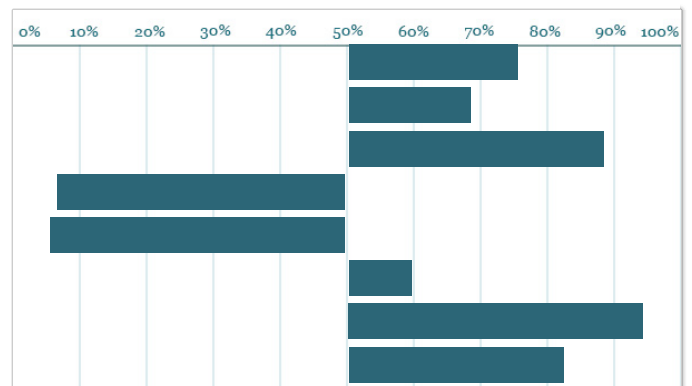

## Lintrup (JE2451)

- **Full Name:** VJ LINTRUP
- **Breed:** JE
- **Pedigree:** Landy X Hulk X 0 0% Hol
- **Bred by:** Viking
- **HBNo.:** JERDNKM000000304062
- **aAa:**

Foreign Daughter, ICBF May 20		€	Rel
EBI & Sub-Indexes	EBI	€141 67	
	Production	€42 85	
	Fertility	€101 72	
	Calving	€-18 53	
	Beef	€-52 36	
	Health	€3 55	
	Maintenance	€59 35	
	Management	€5 52	

Production	Milk Kgs	-632	Daus 0
	Fat Kgs	7.2	Herds 0
	Protein Kgs	-5	% Rel 85
	Fat %	+0.62	
	Protein %	+0.32	
Fertility	Calving Int (Days)	-4.2	Daus 0
	Survival %	3.9	Herds 0
Health	Lameness	-0.05	Good
	SCC	0.06	Below Average
	Mastitis %	-0.02	Average
Mgmt	Milk Time (Sec)	-15.23	Good
	Milk Temp't	0.01	Average